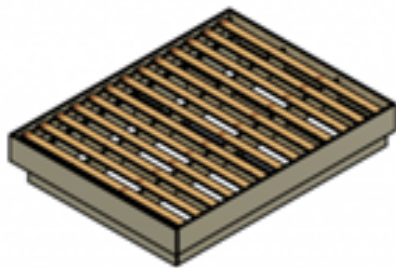

Bed Assembly

Sizes Available

King

78.5" W X 82.5" D X 15.25" H

Queen

62.5" W X 82.5" D X 15.25" H