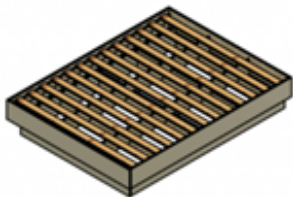

Luggage Bench

36" W x 18" D x 21.63"H

Nightstand

23.75" W X 17.75" D X 24" H

End Table

22" W x 23.88" D x 24"H

Bed Assembly

Sizes Available

King

78.5" W X 82.5" D X 15.25" H

Queen

62.5" W X 82.5" D X 15.25" H

Desk

48" W x 23.75" D x 30"H

Additional Options

Power Station