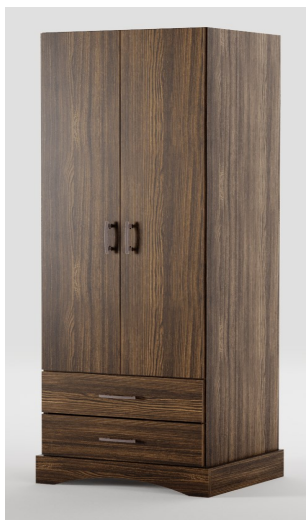

# Paige Collection

**Features:**

- Top - TFL with Tee molded Edge"
- Case - TFL with PVC Edge
- TFL Doors and Drawers with PVC Edge
- Drawer Slides - Epoxy coated - 100lb rated

**Options:**

- Caster (where available)
- Disposable Drawer Liner for the Bedside Cabinet
- Drawer Lock

**Statement of Line**

Bedside  
21" W X 18" D X 30" H

Three Drawer Bedside  
21" W X 18" D X 30" H

Four Drawer Chest  
30" W X 18" D X 34" H

OBT  
15" W X 30" L

Two Door/Two Drawer Wardrobe  
30" W X 22" D X 76" H