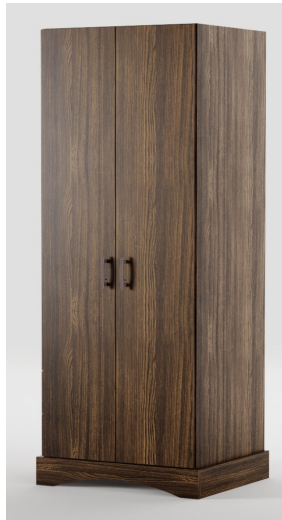

# Paige Collection

**Features:**

- Top - TFL with Tee molded Edge"
- Case - TFL with PVC Edge
- TFL Doors and Drawers with PVC Edge
- Drawer Slides - Epoxy coated - 100lb rated

**Options:**

- Caster (where available)
- Disposable Drawer Liner for the Bedside Cabinet
- Drawer Lock

**Statement of Line**

Bedside  
21" W X 18" D X 30" H

Three Drawer Bedside  
21" W X 18" D X 30" H

Four Drawer Chest  
30" W X 18" D X 34" H

OBT  
15" W X 30" L

Two Door/Two Drawer Wardrobe  
30" W X 22" D X 76" H