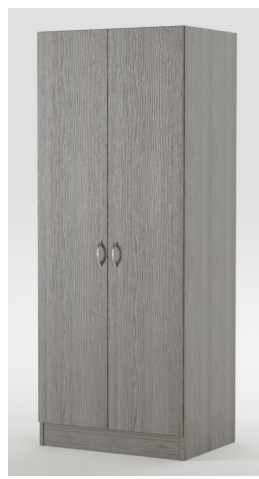

Two Door Wardrobe
30" W X 22" D X 76" H