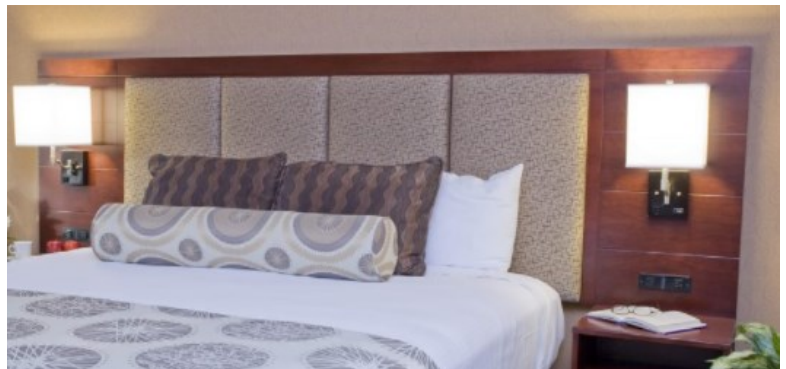

The Grand

CONTACT

453 5th St, Random Lake, WI 53075
(800) 967-3688
sales@woodgenixllc.com

SOCIAL
MEDIA

@woodgenixllc
@woodgenixx
@woodgenixllc