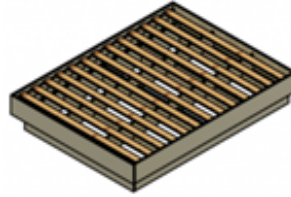

Bed Assembly
Sizes Available
King
78.5" W X 82.5" D X 15.25" H
Queen
62.5" W X 82.5" D X 15.25" H