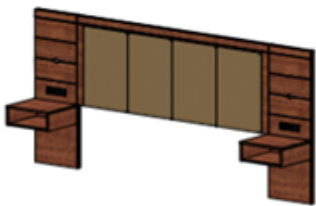

### Statement of Line

**King Headboard Back Lite Panel**  
118" W X 1.88" D X 60" H

**King Headboard with Cushions, (COM)**  
118" W X 1.88" D X 60" H

**Double Queen Headboard Back Lite Panel**  
156" W X 1.88" D X 60"

**Double Queen Headboard with Cushions, (COM)**  
156" W X 1.88" D X 60"

**Coffee Table Solid Base**  
36" W X 20" D X 18" H

**Bed Assembly**  
Sizes Available  
**King**  
78.5" W X 82.5" D X 15.25" H  
**Queen**  
62.5" W X 82.5" D X 15.25" H

**Desk**  
47.88" W X 23.88" D X 30" H

**Mobil Table**  
45" W X 23.88" D X 29.1" H

**Sofa Table**  
42" W X 16" D X 30" H

**Round Table**  
22" H X 20" D

**Coffee Table**  
36" W X 20" D X 18" H