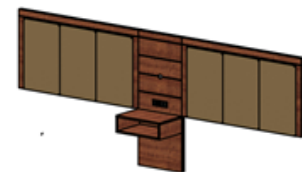

### Statement of Line

**King Headboard Back Lite Panel**  
118" W X 1.88" D X 60" H

**King Headboard with Cushions, (COM)**  
118" W X 1.88" D X 60" H

**Double Queen Headboard Back Lite Panel**  
156" W X 1.88" D X 60"

**Double Queen Headboard with Cushions, (COM)**  
156" W X 1.88" D X 60"

**Coffee Table Solid Base**  
36" W X 20" D X 18" H

**Bed Assembly**  
Sizes Available  
**King**  
78.5" W X 82.5" D X 15.25" H  
**Queen**  
62.5" W X 82.5" D X 15.25" H